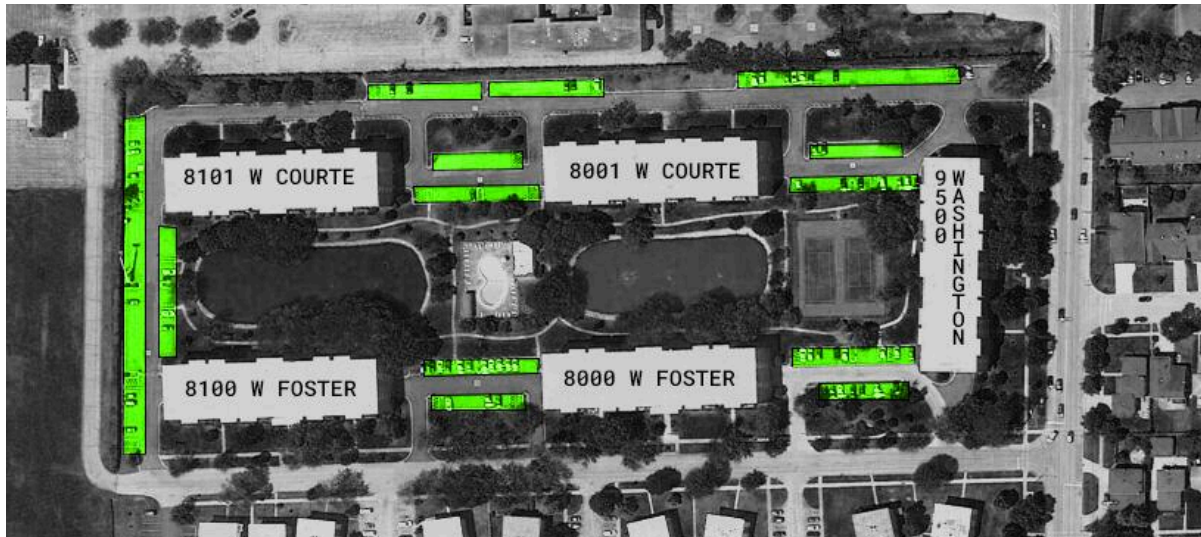

PARKING & PERMIT PLACEMENT

Parking at Washington Courte is highlighted in green. Permits are required to be on display when parking on Washington Courte property overnight. Please refer to the Washington Courte Umbrella Association Rules & Regulations for more information regarding parking rules. Parking permits are used to identify owners who park on our private property. If you need more permits, please contact your residential association and more can be obtained.

**PERMITS MUST BE DISPLAYED
BETWEEN 10PM – 8AM.**

Place permits in your front windshield, passenger side. The permit, including your unit number, must be clearly visible from the outside of the car.

PARKING & PERMIT PLACEMENT

Additionally, park all vehicles in a straight head-in position. Make sure your bumper doesn't extend past the curb.