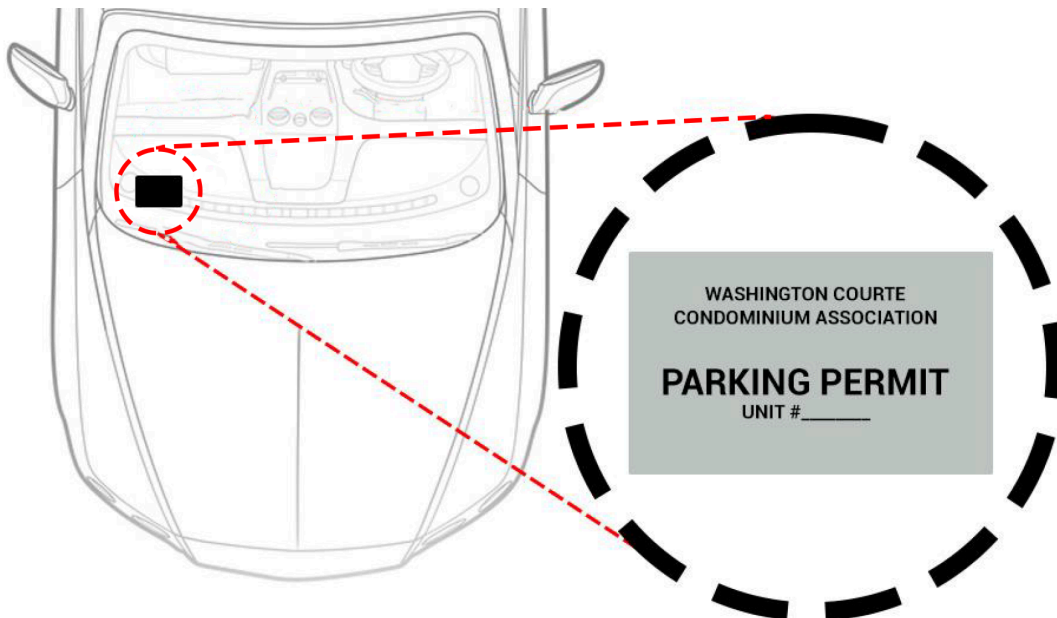

PARKING & PERMIT PLACEMENT

Parking at Washington Courte is highlighted in green. Permits are required to be on display when parking on Washington Courte property overnight. Please refer to the Washington Courte Umbrella Association Rules & Regulations for more information regarding parking rules. Parking permits are used to identify owners who park on our private property. If you need more permits, please contact your residential association and more can be obtained.

**PERMITS MUST BE DISPLAYED
BETWEEN 10PM – 8AM.**

Place permits in your front windshield, passenger side. The permit, including your unit number, must be clearly visible from the outside of the car.

PARKING & PERMIT PLACEMENT

Additionally, park all vehicles in a straight head-in position. Make sure your bumper doesn't extend past the curb.